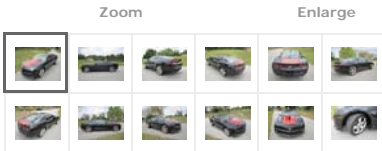

Welcome! [Sign in](#) or [register](#).

- CATEGORIES
- FASHION
- MOTORS
- TICKETS
- DEALS
- CLASSIFIEDS
- Parts & Accessories.
- Cars & Trucks.
- Motorcycles.
- Powersports, Boats & More.

MY VEHICLES TIRE CENTER

Back to home page | eBay Motors > Cars & Trucks > Chevrolet > Camaro

Bidding has ended on this item.

This listing includes a full vehicle history report, courtesy of eBay Motors and AutoCheck by Experian

See the report | Learn More

2010 Chevrolet Camaro SS

2010 Camaro SS [Research 2010 Chevrolet Camaro](#)

Item Location: Lancaster, NY, United States

Ended: Jun 06, 2011 11:23:01 PDT

Bid history: 14 bids

Current bid: **US $27,201.61**
Reserve not met

[Add to list](#)

[Get low monthly payments](#)

Payment: Deposit of US $2,000.00 within 48 hours of auction close. Full payment required within 7 days of auction close.

Shipping: Buyer responsible for vehicle pick-up or shipping.
Vehicle shipping quote is available.

Coverage: Read item description or contact seller for details. [See all details](#)
(Not eligible for eBay purchase protection programs)

Vehicle History Report: Included [See the full report](#)

Seller info

wyliewalczykracing (6)
100% Positive feedback

[Ask a question](#)
[Save this seller](#)
[See other items](#)

[Order an independent inspection](#)

Other item info

Item number: 170650112633
Item condition: Used
Sells to: United States

Share: [Print](#) | [Report item](#)

Description **FREE History Report** Shipping Payment

Seller assumes all responsibility for this listing.

Vehicle Specifics for 2010 Chevrolet Camaro SS

Vehicle History Report Summary 2010 Chevrolet Camaro SS VIN #: 2G1FT1EW1A9137310 Report Run Date: Jun-03-2011 Provided by AutoCheck, a part of Experian. Copyright Experian Information Solutions, Inc. 2010. All rights reserved*	Highlights Title Check: OK Odometer: OK Accidents: None Check: Owners: 1 See the full Vehicle History Report	AutoCheck Score ? 90 Below Range under 85 Within Range 85 - 90 Above Range over 90 Within range vs. similar 2010 Sport Car - Touring

Vehicle Inspections
[Order an inspection](#) to learn more about this vehicle from an independent third party

Condition:	Used: A vehicle is considered used if it has been registered and issued a title. Used vehicles have had at ... Read more		
VIN:	2G1FT1EW1A9137310 | See the full History Report		
Mileage:	9,500 miles		
Warranty:	Vehicle has an existing warranty (specify details in description)		
Title:	Other (specify in description)		
For sale by:	Private seller		
Features			
Body type:	Coupe	Engine:	8 - Cyl. Cylinder
Transmission:	Manual	Fuel type:	Gasoline
		Exterior color:	Black
		Interior color:	Other
More Information			

HER or the CAR?